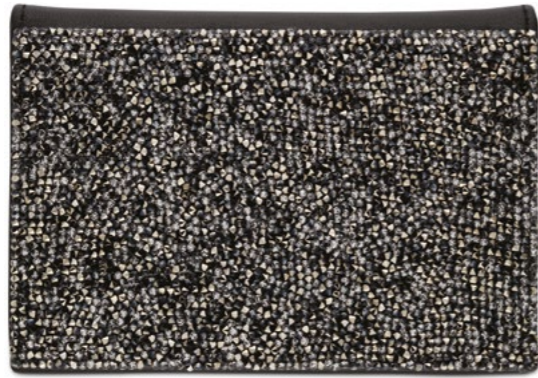

5203523-1

Color: jet / crystal rocks/stainless steel / calfskin
26 x 18 x 0.5 cm / 10 1/8 x 7 x 1/8 in

August 1, 2016

Business Card Holder

GLAM ROCK FLAP CARD HOLDER

5113143-1

Color: comet argent light / crystal rocks / calfskin
11 × 7.5 × 1.5 cm / 4 3/8 × 3 × 6/8 in