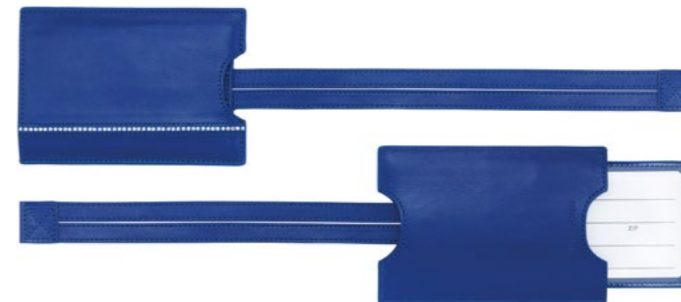

CLASSIC LUGGAGE TAG
5186944-1

Color: crystal silver shade / royal blue / italian calfskin/
Swanflower™ lining
36 × 8.4 × 0.8 cm / 14 1/8 × 3 1/4 × 3/16 in