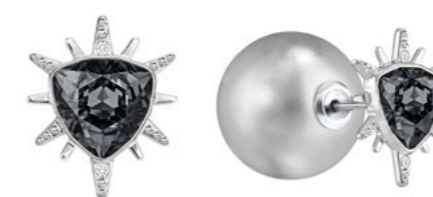

NEW!
FIZZY PIERCED EARRINGS
5230284-1
Color: crystal / rhodium-plated
1 cm / 3/8 in
August 1, 2016

NEW!
FANTASTIC NECKLACE, L *
5216630-1
Color: crystal/multicolored / rhodium-plated
38 cm / 14 7/8 in
August 1, 2016

NEW!
FIZZY NECKLACE *
5230286-1
Color: crystal / rhodium-plated
40 cm / 15 3/8 in
August 1, 2016

NEW!
FIZZY BANGLE, M
5230289-1
Color: crystal / rhodium-plated
6 x 4.5 cm / 2 1/4 x 1 3/4 in
August 1, 2016