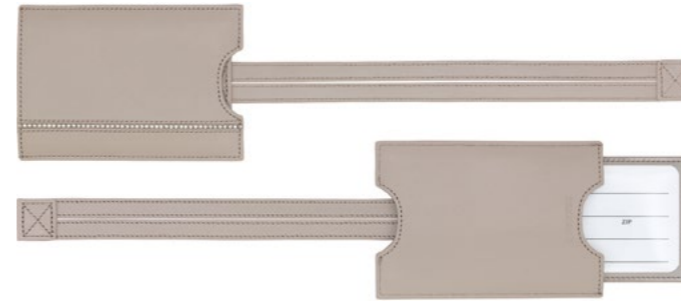

CLASSIC LUGGAGE TAG
5186945-1

Color: crystal silver shade / light gray / italian calfskin/
Swanflower™ lining
36 × 8.4 × 0.8 cm / 14 1/8 × 3 1/4 × 3/16 in