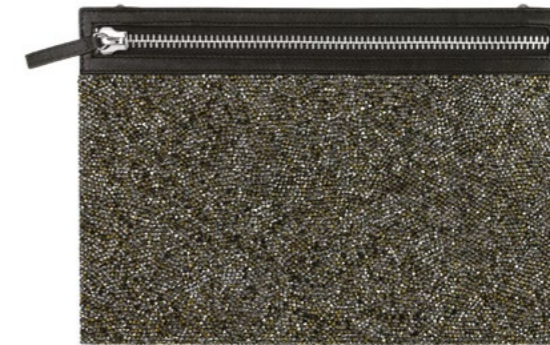

NEW!

GLAM ROCK BAG, VERSATILE

5251645-1

Color: crystal metallic light gold / crystal rocks/stainless steel / calfskin
26 x 18 x 0.5 cm / 10 1/8 x 7 x 1/8 in

August 1, 2016