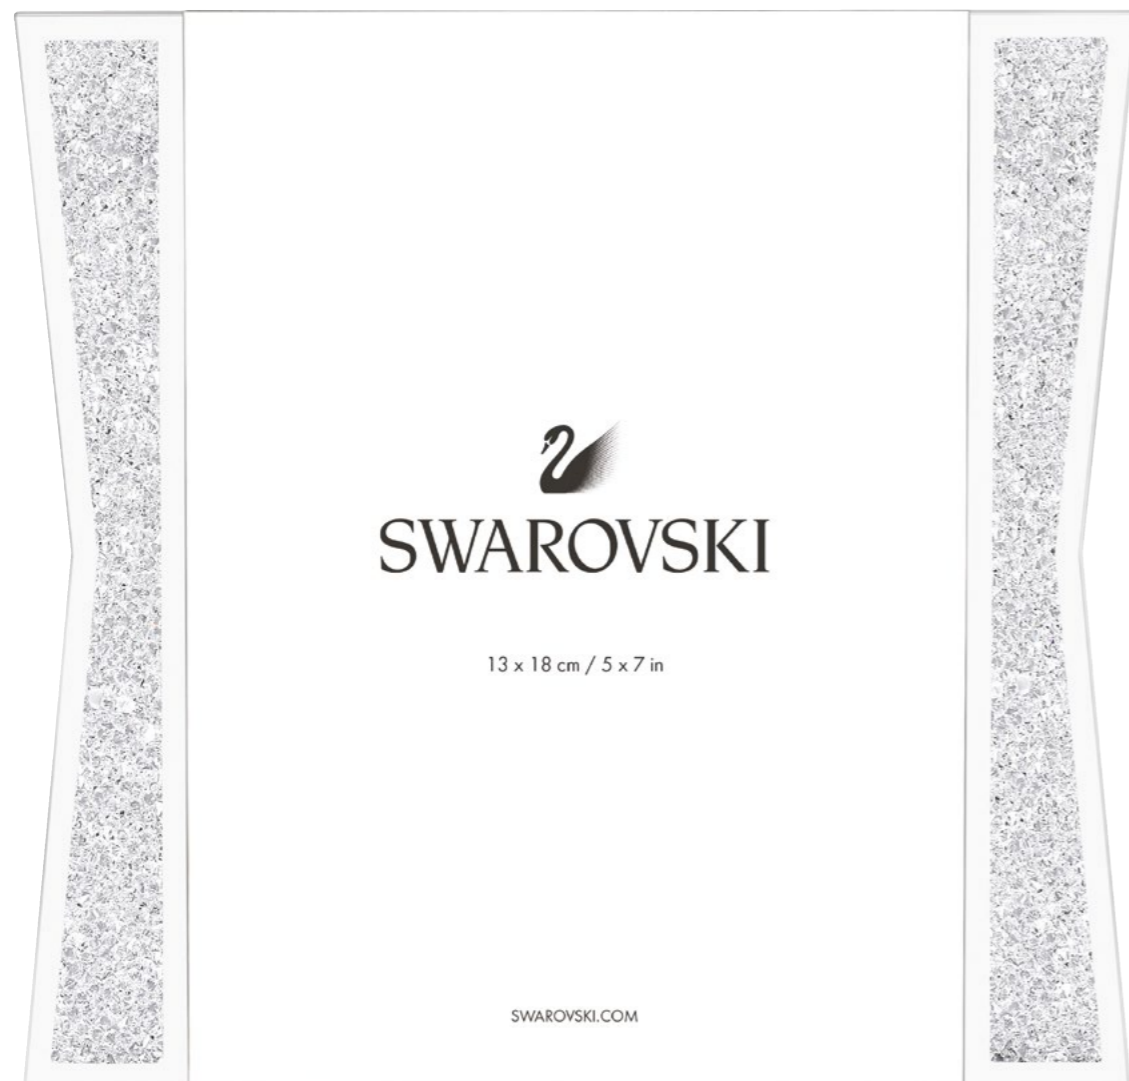

NEW!
CRYSTALLINE PICTURE FRAME, LARGE
5236080-1
Color: crystal / silver tone metal
18 x 18.5 x 1 cm / 7 x 7 1/4 x 3/8 in
August 1, 2016