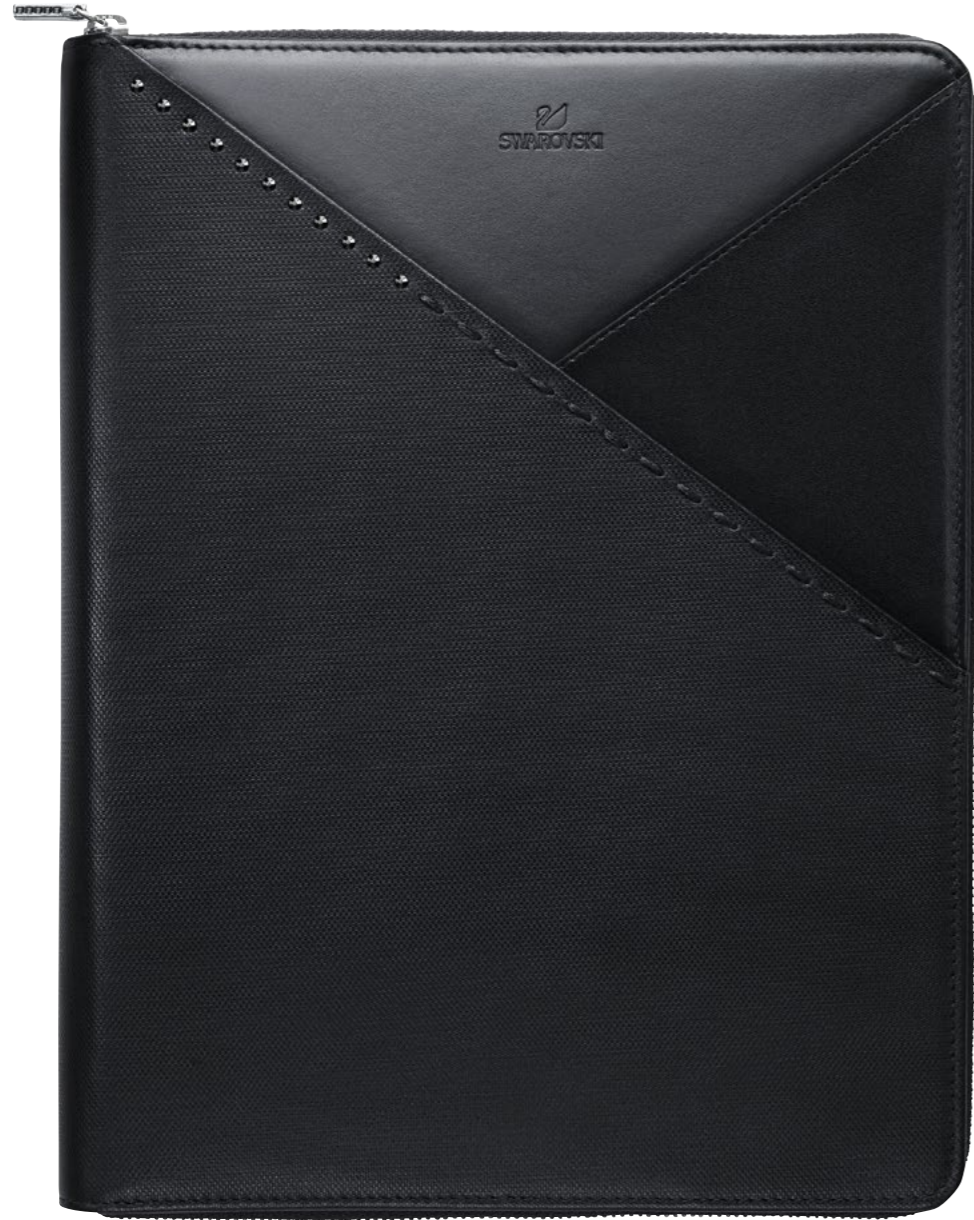

NEW!
MODERN MEN WALLET, MEDIUM
5277342-1
Color: jet / black / italian calfskin/Swanflower™ lining
12.0 × 9.7 × 2.3 cm / 4 11/16 × 3 13/16 × 13/16 in
June 13, 2016