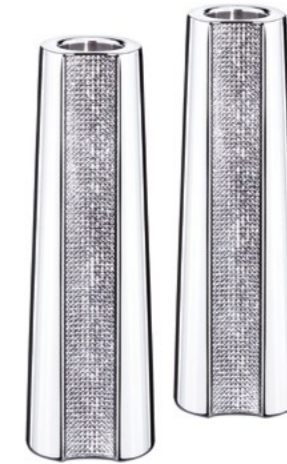

AMBIRAY CANDLEHOLDERS (SET OF 2)
5005034-1
Color: crystal / stainless steel / crystal tex
4.6 × 14.2 cm / 1 13/16 × 5 9/16 in