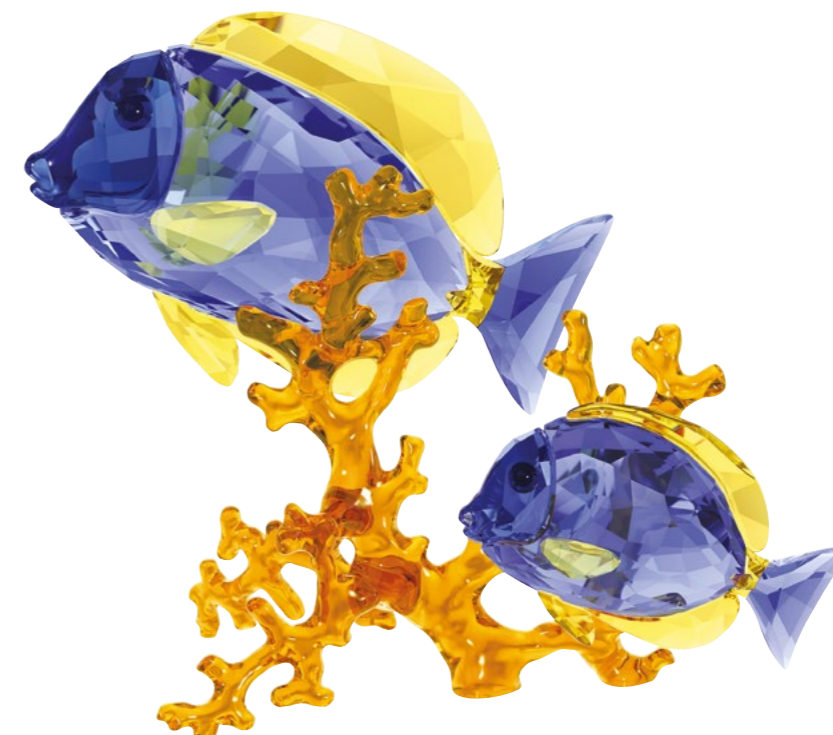

NEW!
DOCTORFISH COUPLE
5223194-1
Color: sapphire/dark sapphire/citrin/topaz
10.5 × 12.5 × 6.4 cm / 4 1/8 × 4 7/8 × 2 1/2 in
August 1, 2016